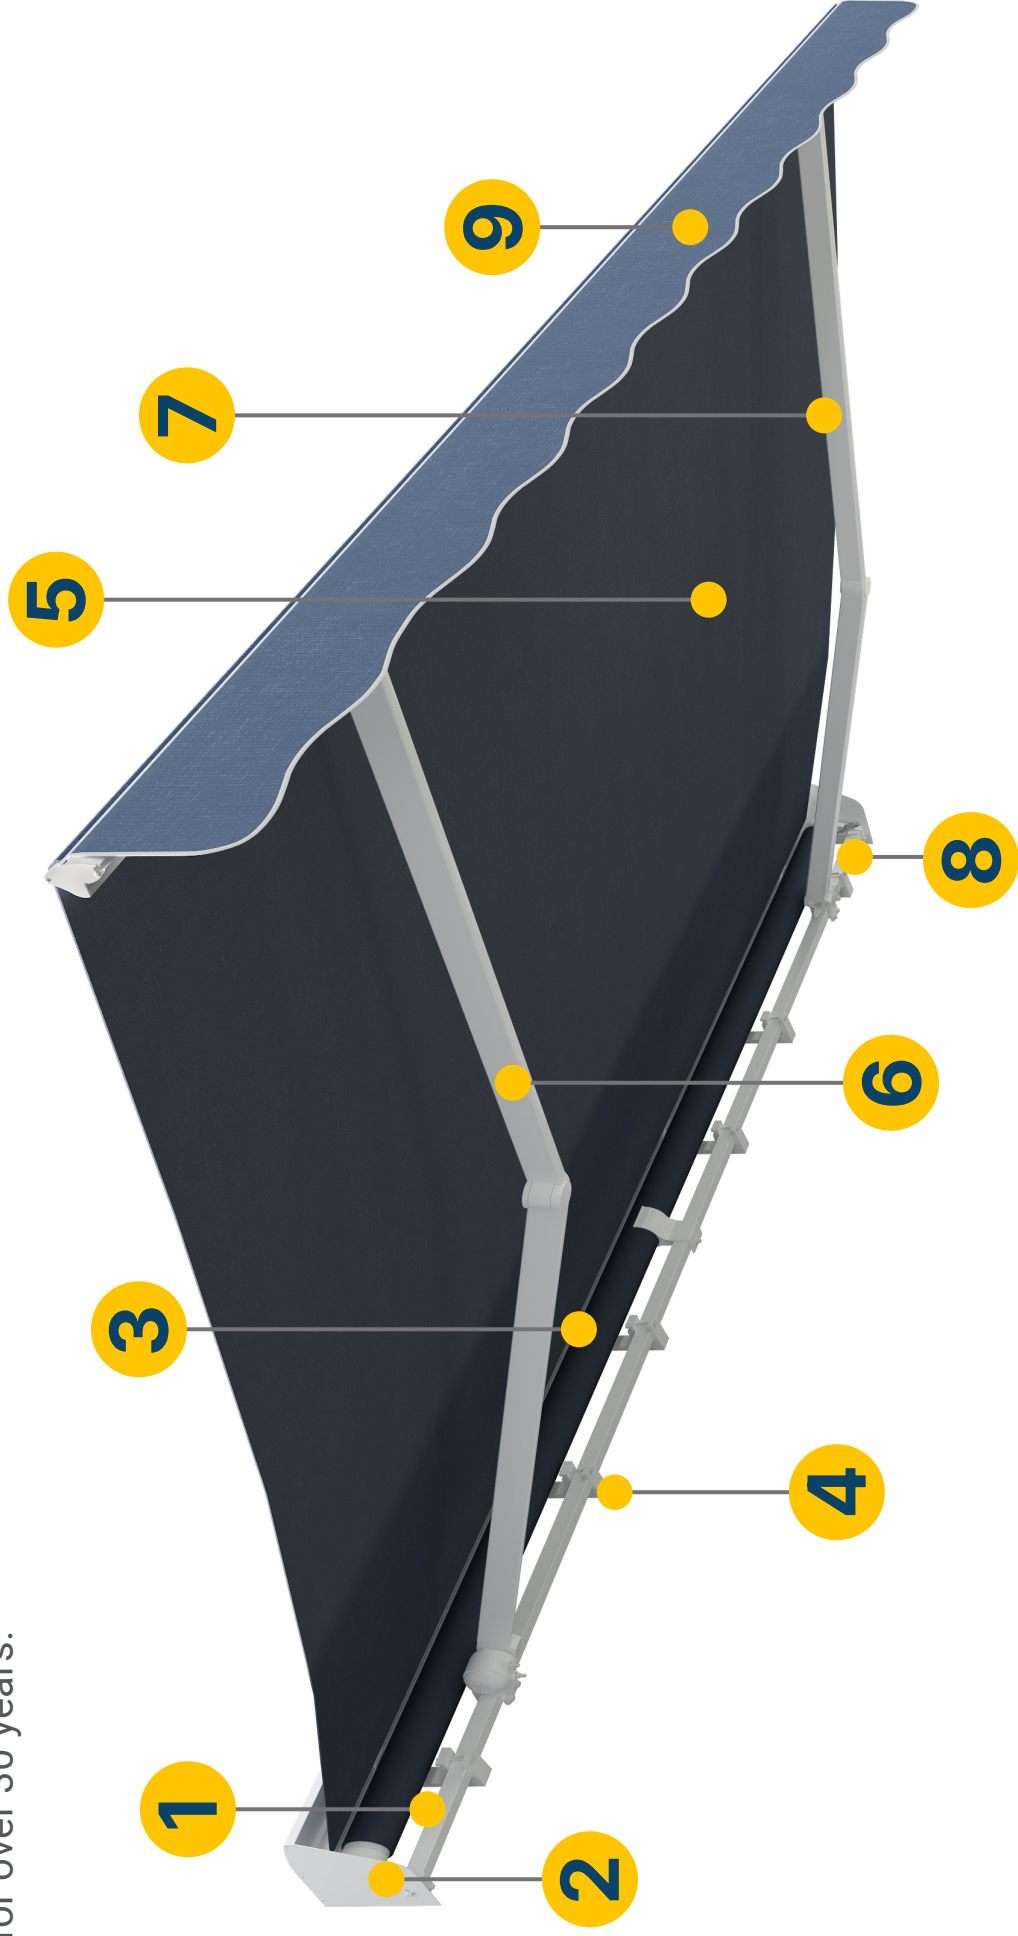

The SunSetter Advantage

When looking for the right shade solution for your home, go with quality — choose SunSetter. With SunSetter, you are getting quality products from the leading shade solution provider in America for over 30 years.