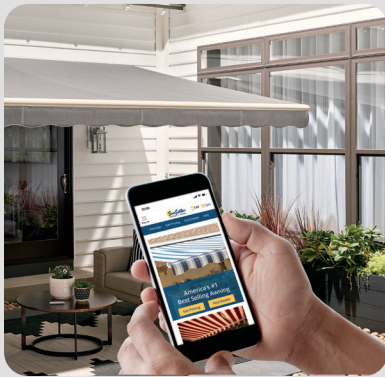

Somfy Tahoma

Control your awning and Dimming LED Lights using your tablet, smartphone, or voice commands. Simply plug in the device, download the free app, and follow the setup wizard.